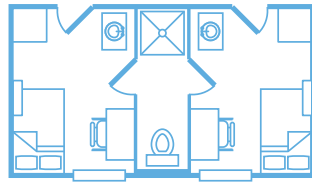

MIDLAND LODGE

Rooms

Location

841

11508 W County Rd 33
Midland, TX 79707

Floor Plan

Premium VIP

- Full In-Suite Bathroom, Shower and Vanity with Sink

Private Room, Shared Bath

- In-Room Sink and Vanity
- Shared Toilet and Shower Area with Adjacent Room

Room Features*

- Clean, Comfortable, Quiet Rooms Designed for Rest
- Private Bath*
- Full-Size Pillow Top Hibernator Sleep System Mattress
- High Thread Count Sheets
- High-Quality Oversized Towels
- Extra-Large Shower
- Ceiling Fan*
- 42" Smart TV, In-Room Cable with Premium Channels*
- Desk and Chair
- Individual Climate Control

* Features in select rooms only

Lodge Features

- Proximity to Project Sites
- Friendly and Professional Staff On Site 24/7
- Variety of Delicious Menu Options Hand-Crafted by Culinary-Trained Chefs
- 24/7 Grab-and-Go Food Options
- Twice Weekly Housekeeping Services
- Free Laundry Facilities
- State-of-the-Art Fitness Room
- Recreation Rooms
- Private Meeting Room
- Campus-Wide High Speed WiFi
- 24/7 Safety Culture
- Frac Shack Dining Facility