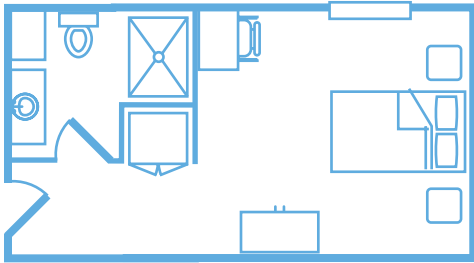

## Floor Plan:

### Standard VIP

- Full In-Suite Bathroom, Shower and Vanity with Sink

---