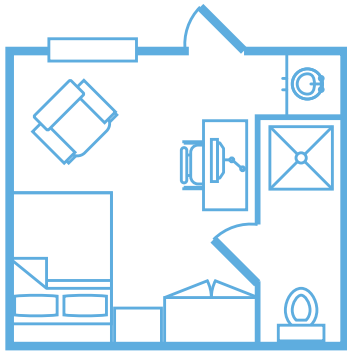

## Floor Plan: Premium VIP

## Room Features

- Clean, Comfortable, Quiet Rooms Designed for Rest
- Private Bath
- Full-Size Pillow Top Hibernator Sleep System Mattress
- High Thread Count Sheets
- High-Quality Oversized Towels
- Extra-Large Shower
- Ceiling Fan
- 42" Smart TV, In-Room Cable with Premium Channels
- Desk and Chair
- Individual Climate Control