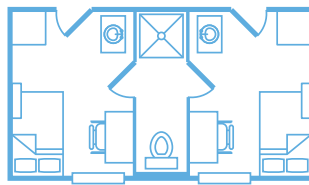

KERMIT SOUTH LODGE

Rooms

232

Location

549 E Highway 115
Kermit TX 79745

Room Features

- Clean, Comfortable, Quiet Rooms Designed for Rest Hibernator Sleep System Mattress
- Premium Bedding and Linens
- Extra Pillows
- High-Quality Oversized Towels
- 26" HDTV Flat Screen with DVD Player and Premium Channels
- Clothes Wardrobe
- Desk and Chair
- Individual Climate Control
- High Speed WiFi
- Mini Fridge

Floor Plans

Standard VIP

- Full In-Suite Bathroom, Shower and Vanity with Sink

Private Room, Shared Bath

- In-Room Sink and Vanity
- Shared Toilet and Shower Area with Adjacent Room

Lodge Features

- Proximity to Project Sites
- Friendly and Professional Staff On Site 24/7
- Variety of Delicious Menu Options Hand-Crafted by Culinary-Trained Chefs
- 24/7 Grab-and-Go Food Options
- Twice Weekly Housekeeping Services
- Free Laundry Facilities
- Outdoor Grill
- Horseshoe Pits
- State-of-the-Art Fitness Room
- Campus-Wide High Speed WiFi
- Controlled-Entry and Security
- 24/7 Safety Culture