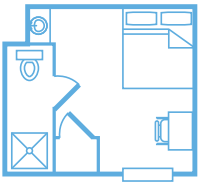

KERMIT SOUTH LODGE

Rooms

232

Location

549 E Highway 115
Kermit TX 79745

Room Features

- Clean, Comfortable, Quiet Rooms Designed for Rest Hibernator Sleep System Mattress
- Premium Bedding and Linens
- Extra Pillows
- High-Quality Oversized Towels
- 26" HDTV Flat Screen with DVD Player and Premium Channels
- Clothes Wardrobe
- Desk and Chair
- Individual Climate Control
- High Speed WiFi
- Mini Fridge

Floor Plans

Standard VIP

- Full In-Suite Bathroom, Shower and Vanity with Sink

Private Room, Shared Bath

- In-Room Sink and Vanity
- Shared Toilet and Shower Area with Adjacent Room

Lodge Features

- Proximity to Project Sites
- Friendly and Professional Staff On Site 24/7
- Variety of Delicious Menu Options Hand-Crafted by Culinary-Trained Chefs
- 24/7 Grab-and-Go Food Options
- Twice Weekly Housekeeping Services
- Free Laundry Facilities
- Outdoor Grill
- Horseshoe Pits
- State-of-the-Art Fitness Room
- Campus-Wide High Speed WiFi
- Controlled-Entry and Security
- 24/7 Safety Culture