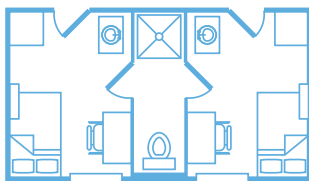

## Floor Plans

Standard VIP

- Full In-Suite Bathroom, Shower and Vanity with Sink

Premium VIP

- Extra-Large Shower

Private Room, Shared Bath

- In-Room Sink and Vanity
- Shared Toilet and Shower Area with Adjacent Room